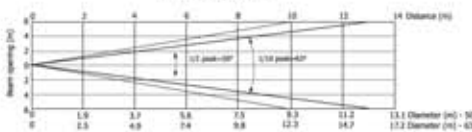

ROBIN® 300 LEDWash

Utilizing 19 multichip LEDs and motorized linear zoom 15 – 50° degrees the ROBIN® LEDWash 300 offers great flexibility with superior homogenization of the light source.

Specialized component optics composed of highly efficient elements ensures completely smooth colour mixing and it emphasizes dynamic array of true colours and hues.

This lightweight compact fixture is ideal for all small-to-medium applications, particularly those where space and accessibility is an issue.

Technical Specification

- 19x 10W RGBW LED mutichips
- Led Life Expectancy: minimum 60.000 hours
- Typical Lumen Maintenance: 70 % @ 60.000 hours
- Linear motorized zoom: 15°–50°
- RGBW colour mixing, CTO
- Virtual colour wheel with 237 colours including whites (2700K, 3200K, 4200K, 5600K and 8000K)
- High resolution dimmer 0–100%
- LED zone strobe effects with variable speed
- Pre-programmed random strobe pulse-effects
- DMX channels: 37/21/15/10/37
- 5 DMX protocol modes
- 3-editable programs, each up to 100 steps
- Ethernet port: Art-Net protocol, ready for ACN
- Data in/out: Locking 3-pin & 5-pin XLR
- RNS2 - Robe Navigation System with LCD touchscreen and battery backup, gravitation sensor for auto screen positioning and operation memory service log with RTC
- Communication protocols: USITT DMX-512, ArtNet, MA Net, MA Net2, RDM
- Electronic auto ranging power supply, 100–240 V AC, 50/60 Hz
- Power consumption: 205 VA
- Pan and Tilt movement range: 450°/300°; 16 bit resolution
- Mounting points: 2 pairs of 1/4-turn locks

Max. zoom

Distance=5m

Distance=5m