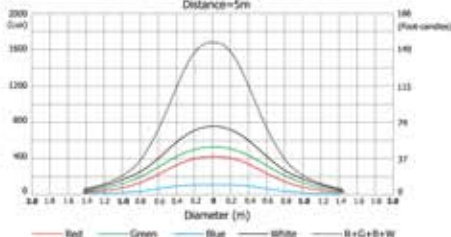

Illuminance distribution

Distance=5m