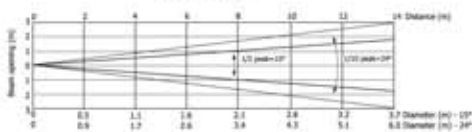

Technical Specification

- 19x 10W RGBW LED mutichips
- Led Life Expectancy: minimum 60.000 hours
- Typical Lumen Maintenance: 70 % @ 60.000 hours
- Linear motorized zoom: 15°–50°
- RGBW colour mixing, CTO
- Virtual colour wheel with 237 colours including whites (2700K, 3200K, 4200K, 5600K and 8000K)
- High resolution dimmer 0–100%
- LED zone strobe effects with variable speed
- Pre-programmed random strobe pulse-effects
- DMX channels: 37/21/15/10/37
- 5 DMX protocol modes
- 3-editable programs, each up to 100 steps
- Ethernet port: Art-Net protocol, ready for ACN
- Data in/out: Locking 3-pin & 5-pin XLR
- RNS2 - Robe Navigation System with LCD touchscreen and battery backup, gravitation sensor for auto screen positioning and operation memory service log with RTC
- Communication protocols: USITT DMX-512, ArtNet, MA Net, MA Net2, RDM
- Electronic auto ranging power supply, 100–240 V AC, 50/60 Hz
- Power consumption: 205 VA
- Pan and Tilt movement range: 450°/300°; 16 bit resolution
- Mounting points: 2 pairs of 1/4-turn locks