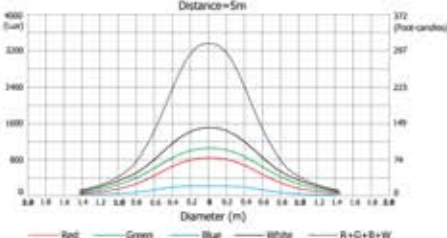

Distance (m)	2	4	5	6	8	10	12	14
Red	394/71	130/13	87/8	66/8	24/3	20/2	15/1.4	11/1
Green	493/76	176/24	103/15	111/11	69/9	61/9	39/3	21/2
Blue	100/19	36/5	32/3	23/2	13/1.2	10/1.2	6/1.3	4/1.4
White	1136/114	314/31	214/20	146/14	86/8	56/5	37/4	23/2.3
R+G+B+W	1000/10	75/71	46/46	136/13	100/19	113/11	64/8	42/4

Illuminance distribution