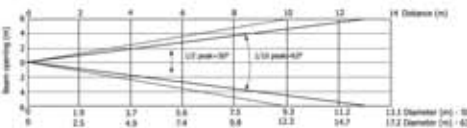

ROBIN® 600 LEDWash

The super-slim ROBIN® LEDWash 600 features 37x10 Watt RGBW multichip LEDs with color output ranging from gentle pastels to the richest saturation.

Arranged in 3 concentric rings these LEDs offer unique possibilities for creating stunning colour and pattern audience blinding effects as well as for providing comprehensive and perfectly even wash coverage. This system sets the LEDWash 600 ahead of any other LED wash light products, making it a truly 'multi-purpose' unit, equipped also with extremely versatile 15–60 degree motorized zoom, powerful fast strobing and pre-programmed pulse strobe effects.

Technical Specification

- 37x 10W RGBW LED mutichips
- Led Life Expectancy: minimum 60.000 hours
- Typical Lumen Maintenance: 70% @ 60.000 hours
- Linear motorized zoom: 15°–60°
- RGBW colour mixing, CTO
- Virtual colour wheel with 237 colours including whites (2.700 K, 3.200 K, 4.200 K, 5.600 K and 8.000 K)
- High resolution dimmer 0–100%
- Strobe effect with variable speed
- LED zone strobe effects with variable speed
- DMX channels: 37/21/15/10/37
- 5 DMX protocol modes
- 3-editable programs, each up to 100 steps
- Ethernet port: Art-Net protocol, ready for ACN
- Data in/out: Locking 3-pin & 5-pin XLR
- RNS2 - Robe Navigation System with LCD touchscreen and battery backup, gravitation sensor for auto screen positioning and operation memory service log with RTC
- Communication protocols: USITT DMX-512, ArtNet, MA Net, MA Net2, RDM
- Electronic auto ranging power supply, 100–240 V AC, 50/60 Hz
- Power consumption: 430 VA
- Pan and Tilt movement range: 450°/300°; 16 bit resolution
- Mounting points: 2 pairs of 1/4-turn locks

Max. zoom