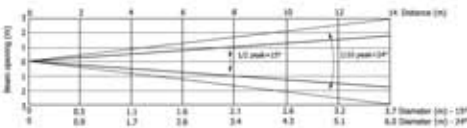

Technical Specification

- 37x 10W RGBW LED mutichips
- Led Life Expectancy: minimum 60.000 hours
- Typical Lumen Maintenance: 70% @ 60.000 hours
- Linear motorized zoom: 15°–60°
- RGBW colour mixing, CTO
- Virtual colour wheel with 237 colours including whites (2.700 K, 3.200 K, 4.200 K, 5.600 K and 8.000 K)
- High resolution dimmer 0–100%
- Strobe effect with variable speed
- LED zone strobe effects with variable speed
- DMX channels: 37/21/15/10/37
- 5 DMX protocol modes
- 3-editable programs, each up to 100 steps
- Ethernet port: Art-Net protocol, ready for ACN
- Data in/out: Locking 3-pin & 5-pin XLR
- RNS2 - Robe Navigation System with LCD touchscreen and battery backup, gravitation sensor for auto screen positioning and operation memory service log with RTC
- Communication protocols: USITT DMX-512, ArtNet, MA Net, MA Net2, RDM
- Electronic auto ranging power supply, 100–240 V AC, 50/60 Hz
- Power consumption: 430 VA
- Pan and Tilt movement range: 450°/300°; 16 bit resolution
- Mounting points: 2 pairs of 1/4-turn locks

Min. zoom